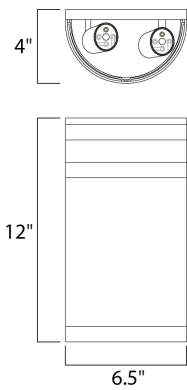

**MEASUREMENTS**

DIMENSION : 6.5" W x 12" H x 4" Ext  
 BACK PLATE : 6.5" W x 12" H x 6" HCO  
 HANGING WEIGHT : 4.63 lb

**LAMPING**

INPUT VOLTAGE : 120V  
 BULB : 2 x 60W Incandescent E26 Medium , 120W Total  
 BULB INCLUDED : (Not Included)  
 DIMMABLE : Yes